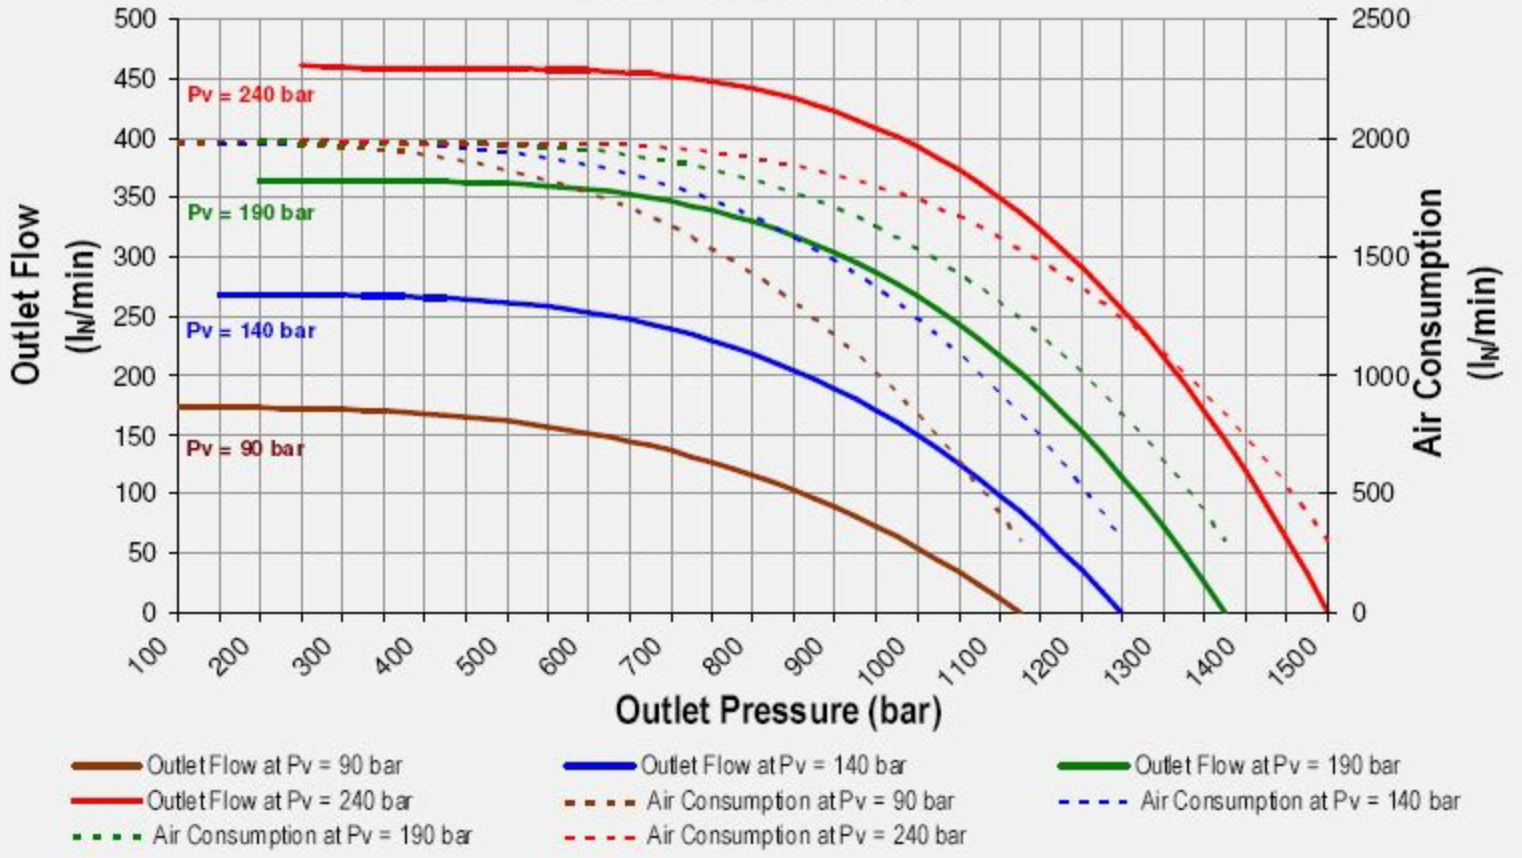

Performance Graph DLE 30 - 75 - 2 - 30

Drive Pressure 6 bar

Max. Outlet Pressure 2100 bar (30000 psi)

Performance Graph DLE 30 - 75 - 2 - 30

Drive Pressure 8 bar

Max. Outlet Pressure 2100 bar (30000 psi)

Performance Graph DLE 30 - 75 - 2 - 30

Drive Pressure 10 bar

Max. Outlet Pressure 2100 bar (30000 psi)