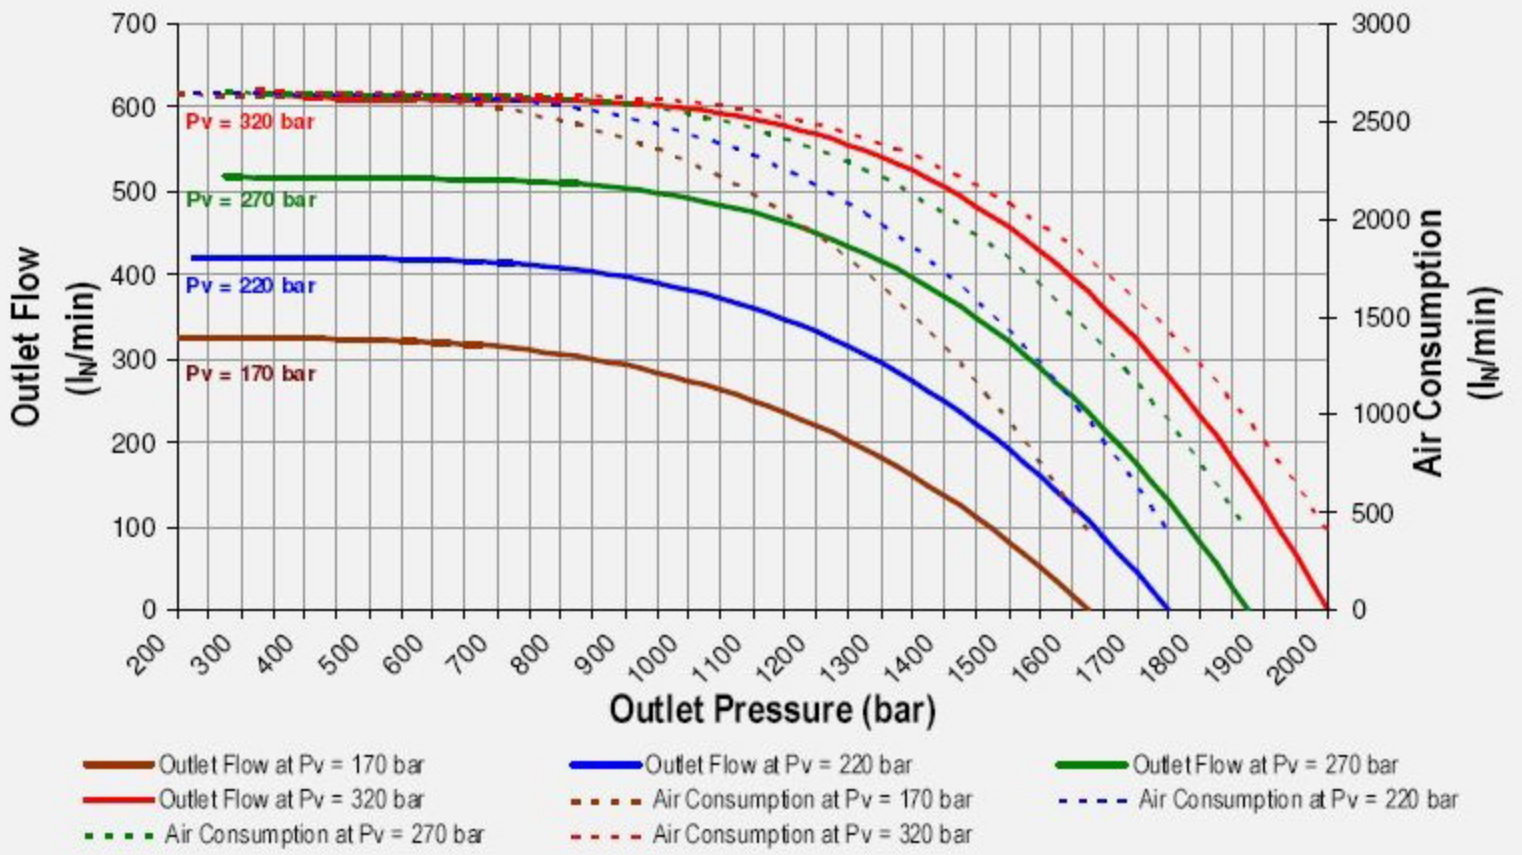

Performance Graph DLE 30 - 75 - 2 - 30

Drive Pressure 6 bar

Max. Outlet Pressure 2100 bar (30000 psi)

Performance Graph DLE 30 - 75 - 2 - 30

Drive Pressure 8 bar

Max. Outlet Pressure 2100 bar (30000 psi)

Performance Graph DLE 30 - 75 - 2 - 30

Drive Pressure 10 bar

Max. Outlet Pressure 2100 bar (30000 psi)